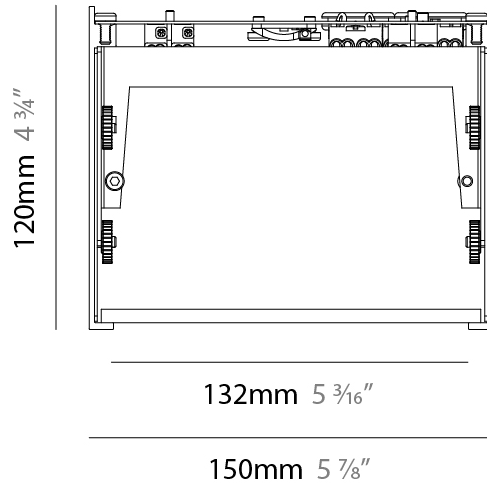

PROJECT
TYPE
SPECIFIER
QUANTITY
DATE

SUPER-G 150 SURFACE

A3SG150-SUR-SYS

base number

1. To build a product code in our configurator select the specify button on the base model # product page
2. To build a manual product code on this datasheet choose from the options listed below in blue font and add the suffix to the base model #

GENERAL

Series: Super-G
Subseries: Super-G 150
Brand: Prolicht
Division: Architectural
Mounting Type: Surface
Mounting Location: Ceiling
Subcategory: Profile

PHYSICAL

Shape: Curves
Fixture Finish: SSR / BKV / CWI / CRY / HAB / UFT / ITA / RUA / FTG / MYG / LOD / PUS / FRO / FUP / KIA / POP / BLS / SPG / MEY / GOH / GUM / CHC / COM / ABZ / JAG / OBR / MOS / ROR
Upon Request: Custom Radii Special Y-Connector Integrated Spots
Engraving Letters & Signs

ELECTRICAL

Lamp Type: LED (Zhaga Standard)
Dimming: Non-Dimming / Phase Dimming (120Vac only) / 0-10V Dimming
Driver Included: Yes
Driver Location: Integrated
Driver Type: Constant Current - 120 / 277Vac
Driver Class: Class 2
Input Voltage (V): 120 - 277
Constant Current (MA): 350

LED

Lamp Life (hrs): 50000
Upon Request: Color Temperature RGB-W Tunable CRI (no minimum qty) price increase + longer lead time

OPTICAL

RATINGS AND CERTIFICATIONS

Certified By: Certified for North American Standards
IP rating: IP20